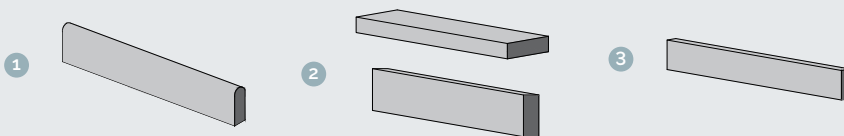

View Install
Guidance

Avenu® - Kerb

[Back](#)

Pack type	Sizes (mm)	No. per pack	Linear metres	Kg per pack	Colour
Single size pack	130 x 160 x 250	108	14.0	1199	Charcoal

Edging

[Back](#)

Pack type	Sizes (mm)	No. per pack	Linear m per pack	Kg per pack	Colours
1:Ampliar Roundtop edging	915 x 150 x 60	40	36.6	620	All
2:Avant-Garde edging	900 x 150 x 50	20	18	910	Oatmeal, Silver
2:Arctic Granite edging	900 x 150 x 50	45	40.5	893	Midnight
2:Rio Coarse Paving edging	600 x 160 x 50	50	30	470	All
3:Rio Driveway edging	915 x 150 x 63	48	43.9	937	All