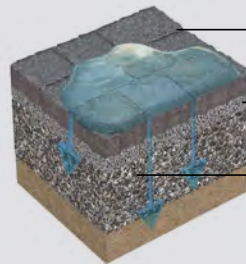

Laying course 50mm depth of 6mm crushed stone

Sub-base 150mm depth of 20mm clean crushed stone with well defined edges

Permeapave®

[Back](#)

Pack type	Sizes (mm)	No. per pack	M ² per pack	Kg per pack	Colours
Single size pack	200 x 100 x 60	404	8.08	1115	All