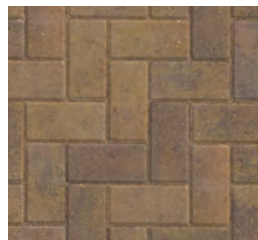

Forest Blend