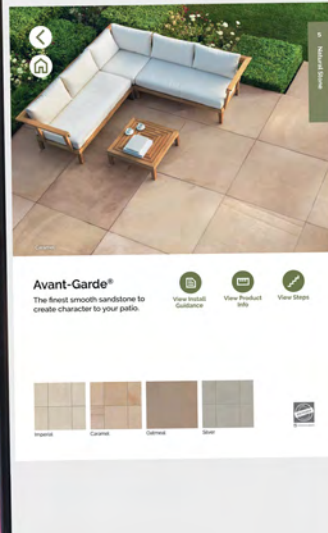

Key

A simple guide to help you navigate our brochure

Home button will take you back to the search section

Product Info button will take you to measurements for this product

Install Guidance button will take you to technical expanded content

STONEMARKET

All imported sandstones carry our Stone Standard mark proving that they exceed the British Standard

Our range features a great selection of British-made and ethically sourced materials