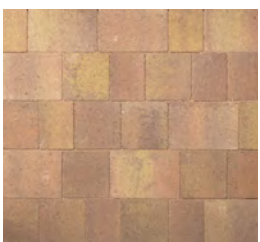

Forest Blend