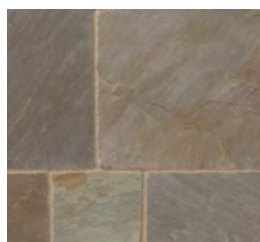

Raven

Vintage® Stone

Unique limestone paving designed to add an aged character to your project.

[View Product Info](#)

[View Install Guidance](#)

[View Walling](#)

Limestone

Manor