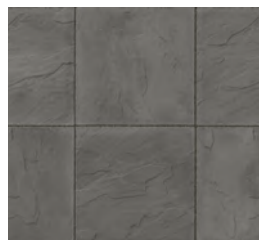

Ryton

It's riven profile has been designed to replicate a natural stone surface which adds character to this functional paving.

[View Product Info](#)

[View Install Guidance](#)

Buff

Grey

Charcoal

Buff