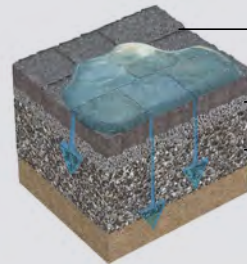

View Install
Guidance

Driveways - Permeable Paving

Rio® Permeapave

[Back](#)

Pack type	Sizes (mm)	No. per pack	M² per pack	Kg per pack	Colours
Project pack	240 x 160 x 60	108			
	160 x 160 x 60	135	8.05	1045	All
	80 x 160 x 60	36			

Permeable joint filled with 6mm washed aggregate

Laying course 50mm depth of 6mm crushed stone

Sub-base 150mm depth of 20mm clean crushed stone with well defined edges

Permeapave®

[Back](#)

Pack type	Sizes (mm)	No. per pack	M² per pack	Kg per pack	Colours
Single size pack	200 x 100 x 60	404	8.08	1115	All