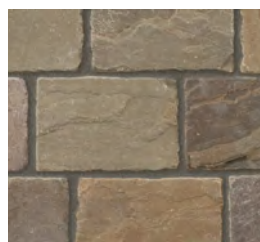

Raven

Vintage® Stone

Unique limestone paving designed to add an aged character to your project.

[View Product Info](#)

[View Install Guidance](#)

[View Walling](#)

Limestone

Manor