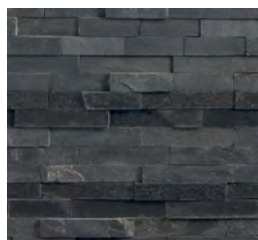

Rio® >

Harvest Mix

Exilis® Splitface

Easy installation veneer walling used for modern designs.

[View Product Info](#)

[View Install Guidance](#)

Harvest Mix

Copper Slate