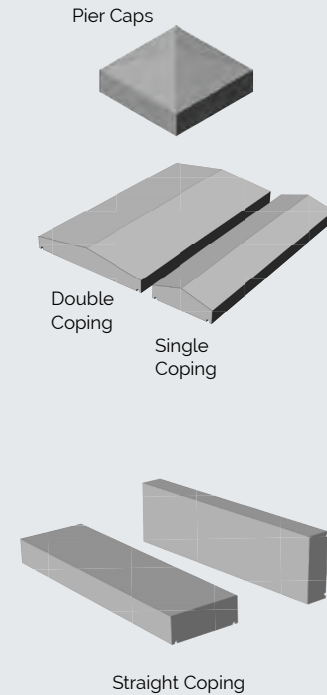

[View Install Guidance](#)

Finishing Essentials

Coping & Pier Caps

[Back](#)

Pack type	Sizes (mm)	No. per pack	Kg per pack	Colours
Pier caps	380 x 380	10	220	White
	530 x 530	3	210	All

Pack type	Sizes (mm)	No. per pack	Kg per pack	Colours
Single coping	610 x 140	70	530	All
Double coping	610 x 285	40	647	

Pack type	Sizes (mm)	No. per pack	Kg per pack	Colours
Rio single coping	600 x 136 x 50	50	450	Grey
Rio double coping	600 x 272 x 50	25	500	

Pack type	Sizes (mm)	No. per pack	Kg per pack	Colours
Avant-Garde straight coping	500 x 136 x 50	50	517	All

Vintage® Stone Compass

[Back](#)

Pack type	Dia of circle (mm)	No. per pack	Kg per pack	Colours
Vintage Stone Compass Point	2270	1 kit (57 pcs)	240	All
5 Piece Corner Infill	2850 sq	4 sets	240	Manor

Marketstone® Circle Kit

[Back](#)

Pack type	Dia of circle (mm)	Approx paved area (m²)	Colours
Marketstone Circle Kit	2440	5.95	All