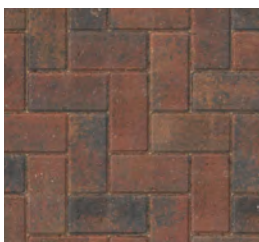

Pavedrive® Paviors

A practical solution for transforming any area used by vehicles.

[View Product Info](#)

[View Install Guidance](#)

Brindle