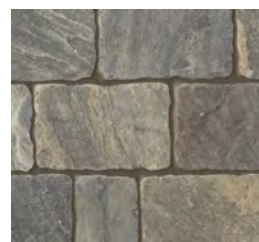

Raven Setts